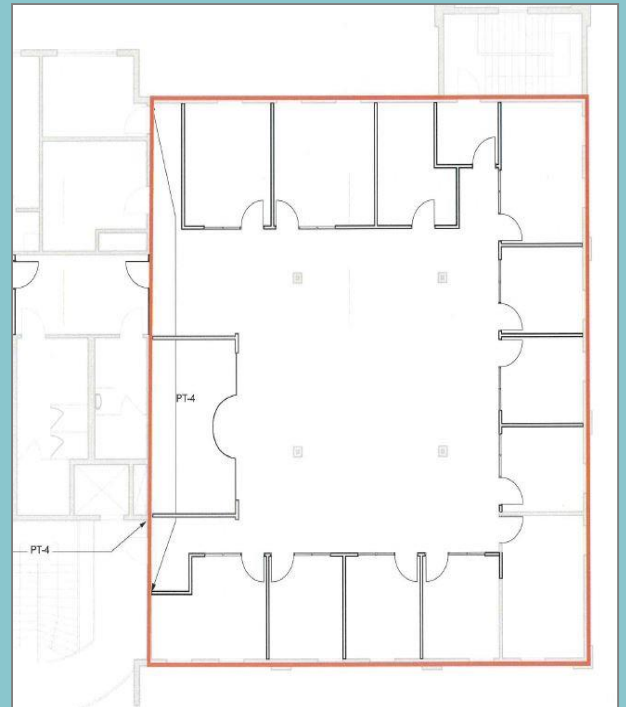

Office Space Available

550 Long Point Rd, Suites 105 and 205
Mt. Pleasant, SC

**FOR
LEASE**

4,740 SF Executive Office

Class "A" offices available in multi tenant owner occupied building. Located near SPA at I-526 and Long Point Road, lots of retail with great access to all parts of the Lowcountry. Nice mix of private office and open floor plan. Suites 105 or 205 available, both 4,740 SF.

EASTROCK
PROPERTIES, LLC

550 Long Point Rd, Suites 105 and 205
Mt. Pleasant, SC

**Suite
100
5,540sf**

**Suite
105
4,740sf**

Suite 200 5,540sf

Suite 205 4,740sf