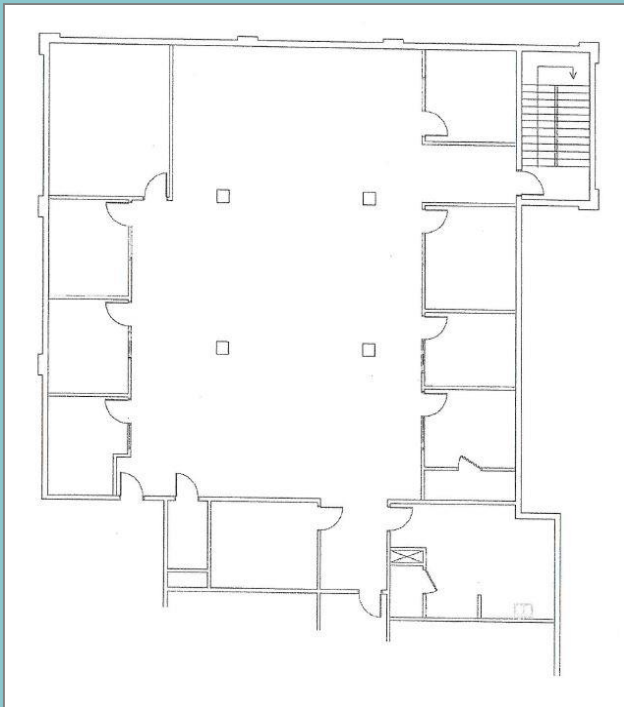

Office Space Available

550 Long Point Rd, Suites 105 and 205
Mt. Pleasant, SC

**FOR
LEASE**

4,740 SF Executive Office

Class "A" offices available in multi tenant owner occupied building. Located near SPA at I-526 and Long Point Road, lots of retail with great access to all parts of the Lowcountry. Nice mix of private office and open floor plan. Suites 105 or 205 available, both 4,740 SF.

EASTROCK
PROPERTIES, LLC

550 Long Point Rd, Suites 105 and 205
Mt. Pleasant, SC

**Suite
100
5,540sf**

**Suite
105
4,740sf**

Suite 200 5,540sf

Suite 205 4,740sf