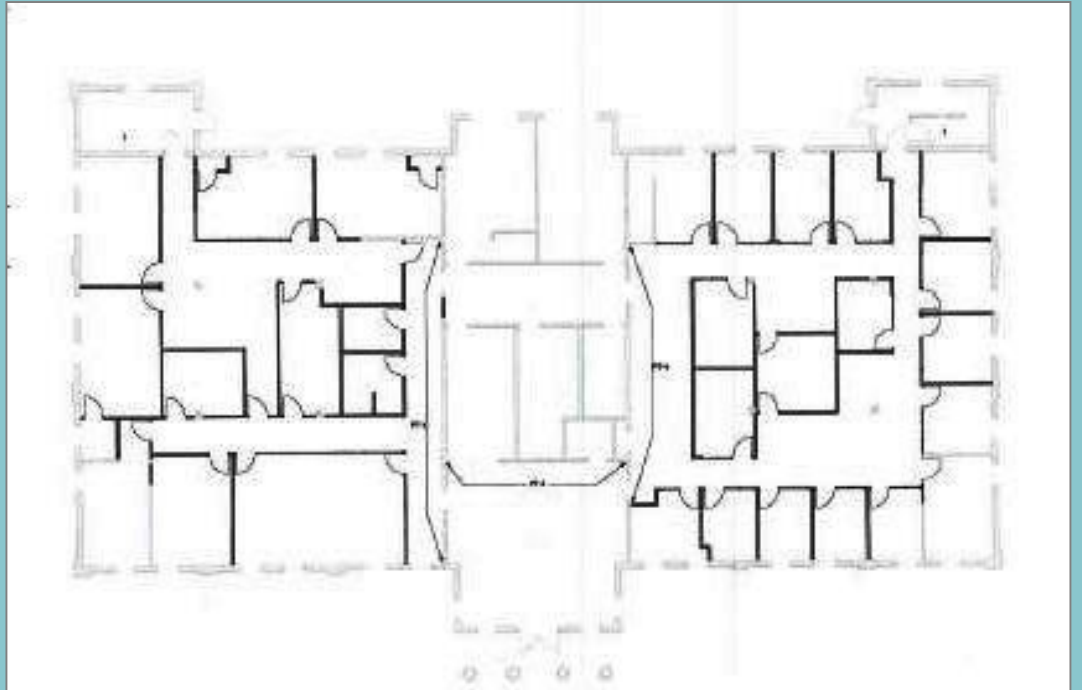

Office Space Available

550 Long Point Rd, Suites 105 and 205
Mt. Pleasant, SC

**FOR
LEASE**

4,740 SF Executive Office

Class "A" offices available in multi tenant owner occupied building. Located near SPA at I-526 and Long Point Road, lots of retail with great access to all parts of the Lowcountry. Nice mix of private office and open floor plan. Suites 105 or 205 available, both 4,740 SF.

EASTROCK
PROPERTIES, LLC

550 Long Point Rd, Suites 105 and 205
Mt. Pleasant, SC

**Suite
100
5,540sf**

**Suite
105
4,740sf**

Suite 200 5,540sf

Suite 205 4,740sf